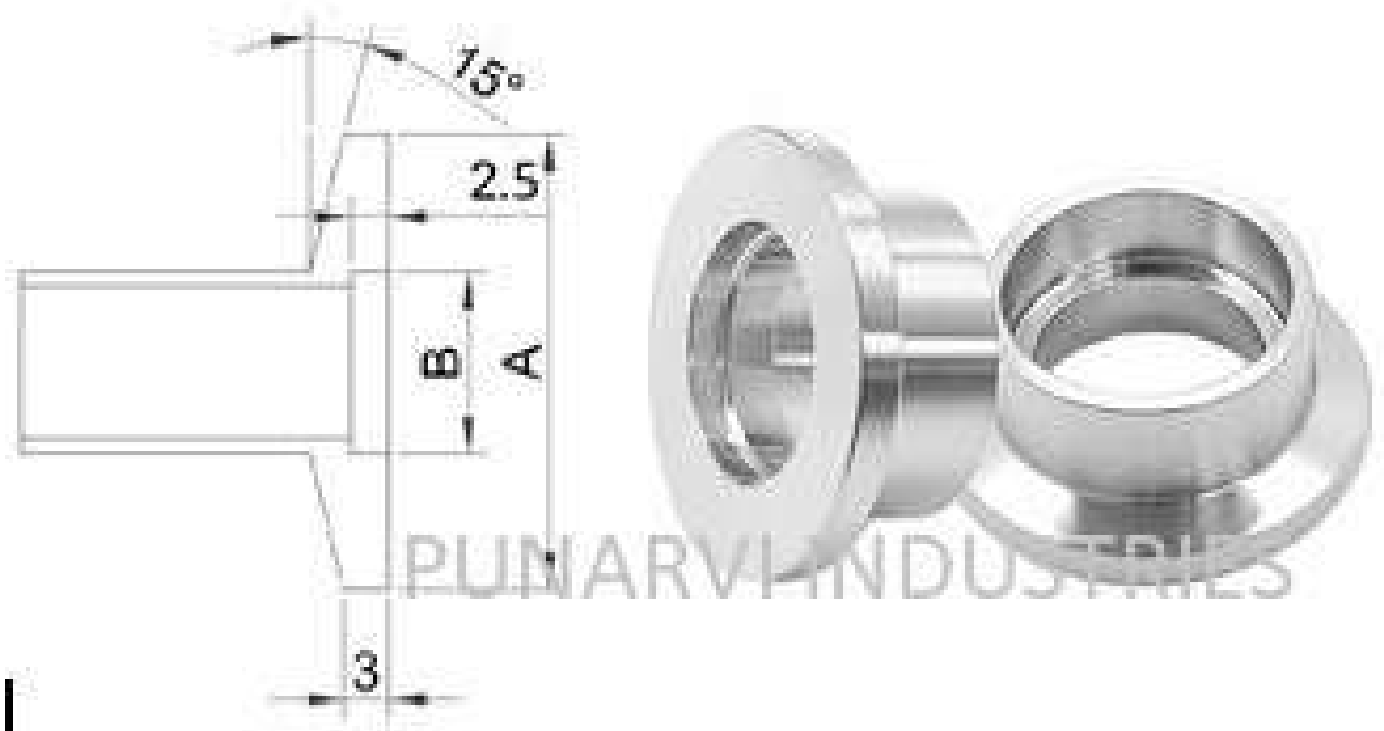

KF BORED FLANGE DIMENSION

Flange Dimension	A	B
NW10	30mm	12mm
NW16	30mm	17mm
NW25	40mm	26mm
NW40	55mm	41mm
NW50	75mm	52mm